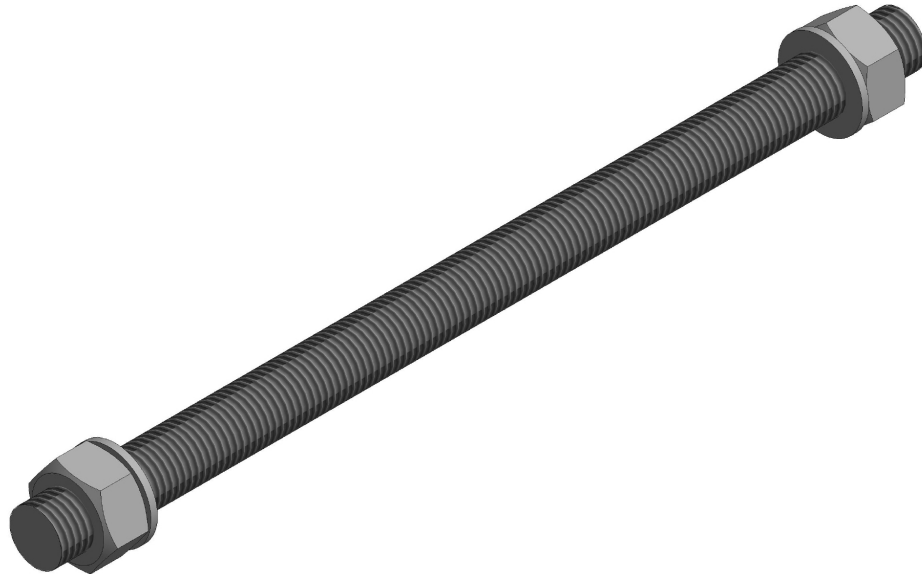

2857838 - Stud bolt M24 GB24-350

Description	Stud bolt M24x350 with nuts and washers.
Unit	PSC
Weight	1,45 kg
Material	Steel galvanised