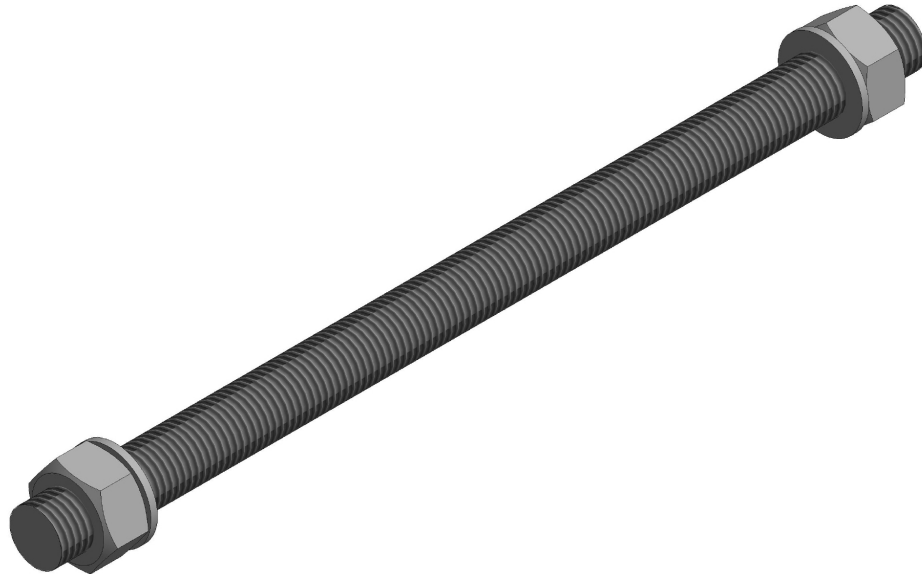

2857839 - Stud bolt M24 GB24-450

Description	Stud bolt M24x450 with nuts and washers.
Unit	PSC
Weight	1,8 kg
Material	Steel galvanised