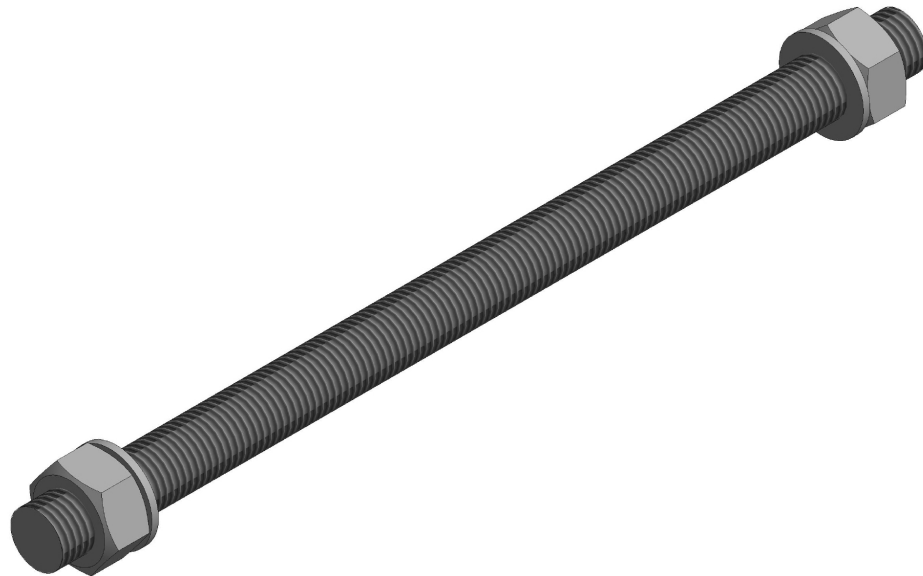

2857841 - Stud bolt M24 GB24-650

Description	Stud bolt M24x650 with nuts and washers.
Unit	PSC
Weight	2,55 kg
Material	Steel galvanised