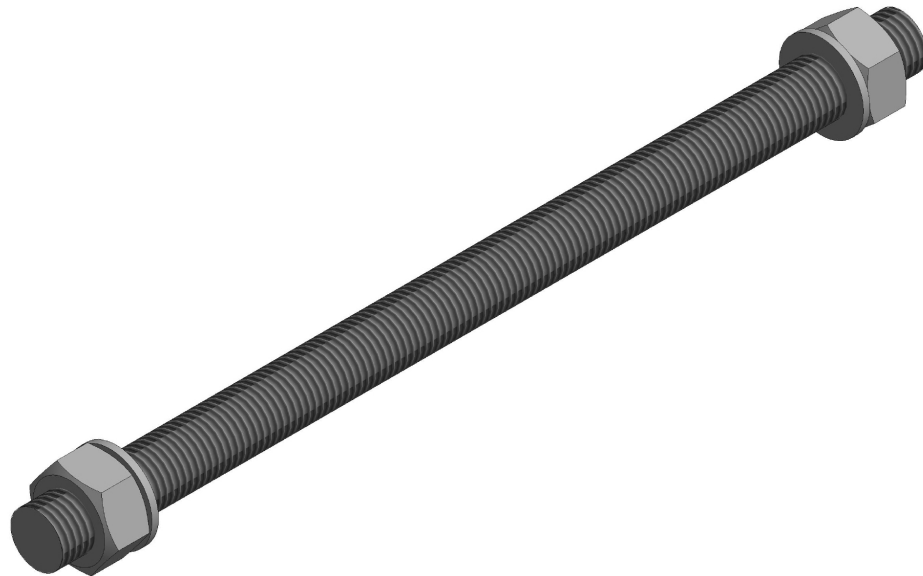

2857843 - Stud bolt M24 GB24-850

Description	Stud bolt M24x850 with nuts and washers
Unit	PSC
Weight	3,2 kg
Material	Steel galvanised