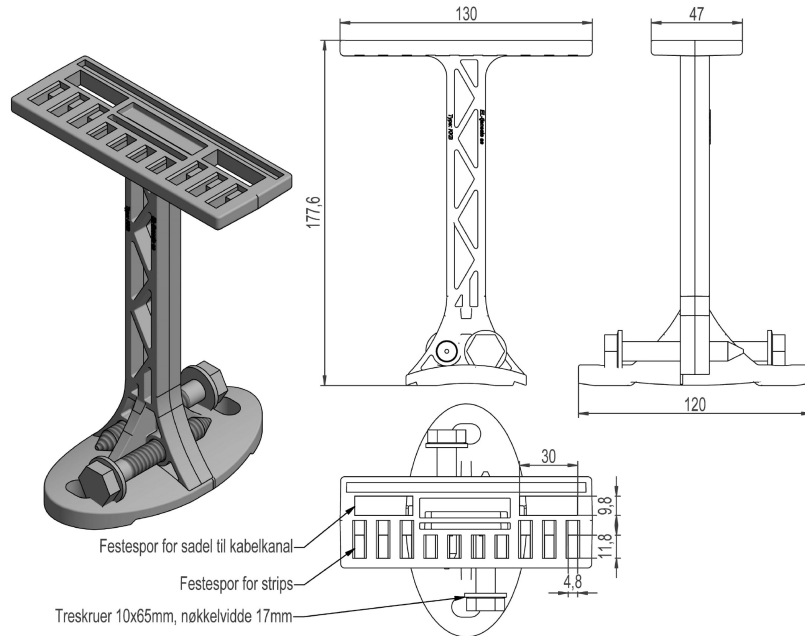

2857878 - Cable bracket KKB

Description	To be used together with cable guard. With wood screws.
Unit	PSC
Weight	0,25 kg
Material	Polyethylene
Material-2	Steel galvanised