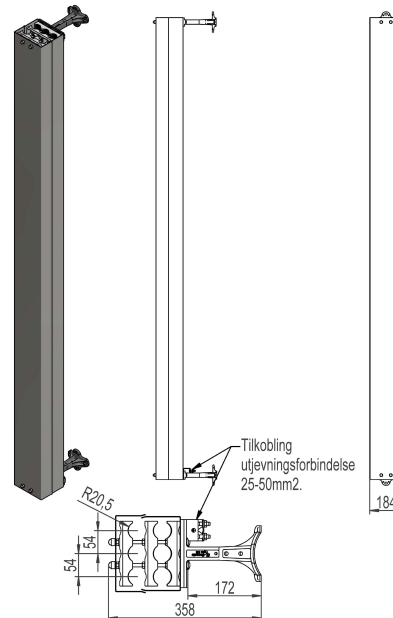

2857882 - Cable duct KN62

Description	Cable duct with clamps. For 6 cables, \varnothing 17-42mm, length 2,6m
Unit	PSC
Weight	15,5 kg
Material	Steel galvanised/plastic-brown
Fastening method	Pole
Number of cables	6psc
Suitable for cable diameter	\varnothing 17-42mm