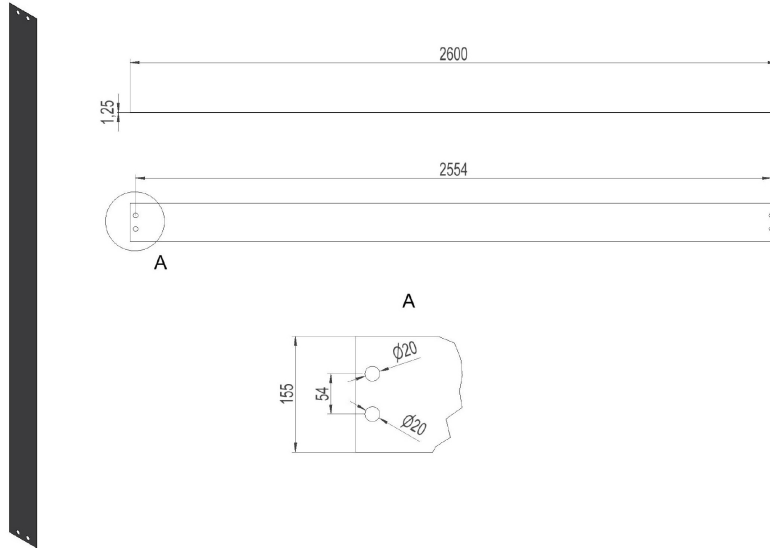

2857885 - Separator plate SP26

Description	Separator plate 2,6m. To be used in KN62.
Unit	PSC
Weight	2,75 kg
Material	Steel galvanised