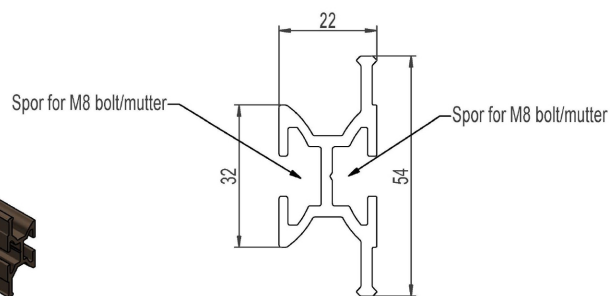

2857958 - Al-bar S27

Description	Aluminium bar for cable duct. L=270mm. For M8 bolts.
Unit	PSC
Weight	0,26 kg
Material	Aluminium, anodised-brown