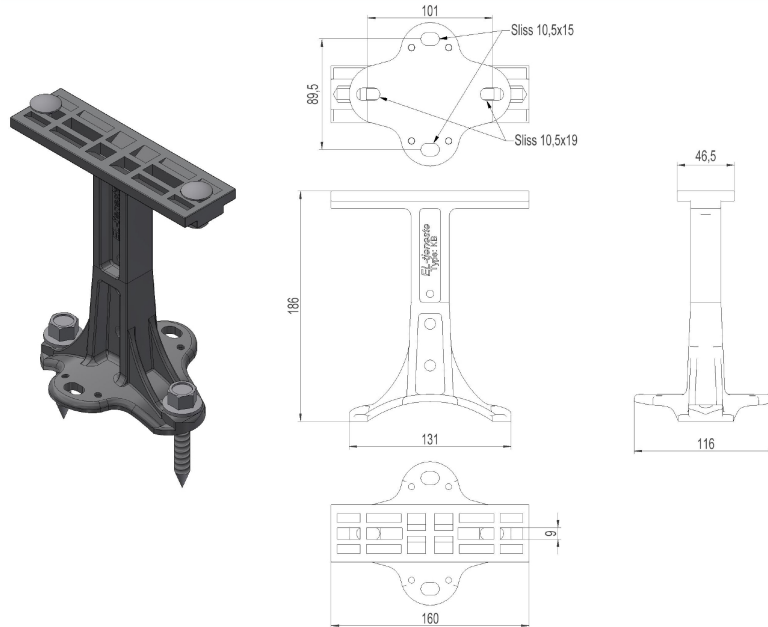

2857981 - Cable bracket KB

Description	To be used together with aluminium bar, cable guard and cable duct. With wood screws and carriage bolts M8.
Unit	PSC
Weight	0,336 kg
Material	Polyethylene