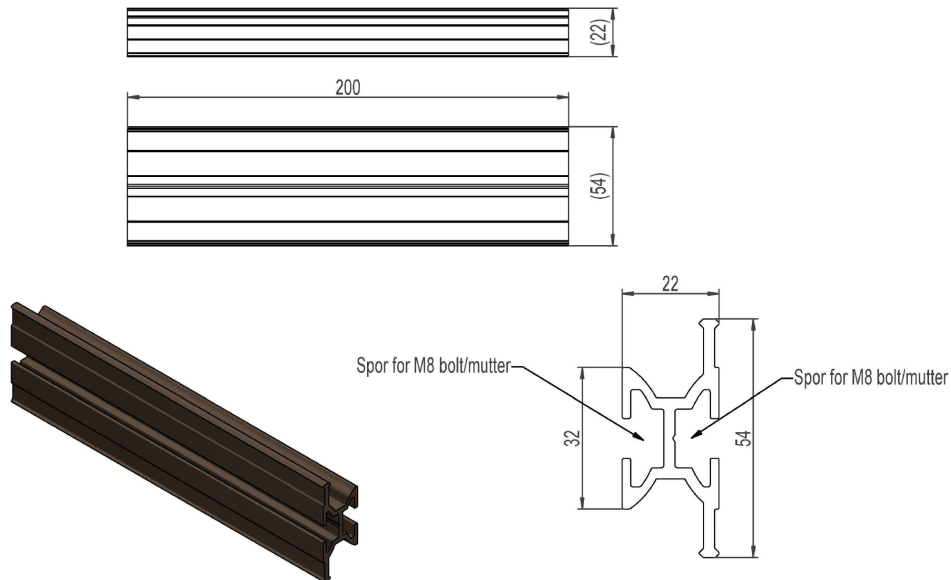

2857996 - Al-bar S20

Description	Aluminium bar for cable duct. L=200mm. For M8 bolts.
Unit	PSC
Weight	0,3 kg
Material	Aluminium, anodised-brown