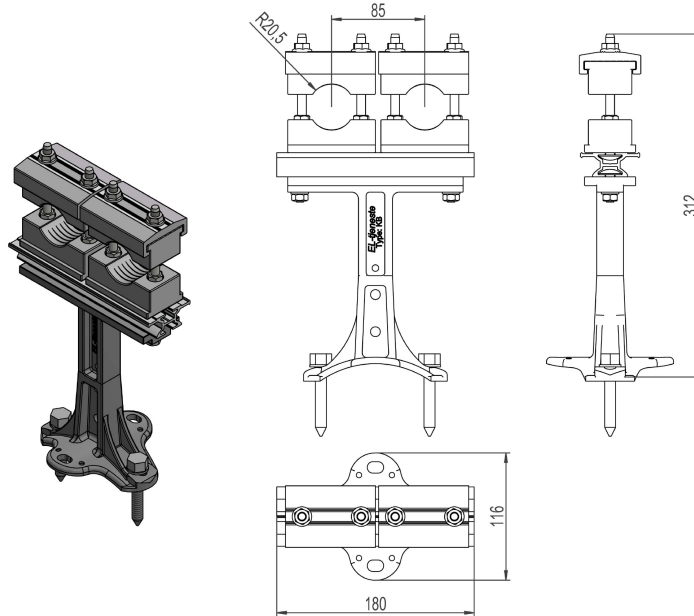

2859303 - Cable bracket KBSF2122

| | |
|-----------------------------|---|
| Description | With 2 cable clamps \varnothing 22-42mm. Aluminium bar mounted. Reinforced version. With wood screws. |
| Unit | PSC |
| Weight | 1,21 kg |
| Material | Polyethylene |
| Material-2 | Aluminium, anodised-brown |
| Number of cables | 2pcs |
| Suitable for cable diameter | \varnothing 22-42mm |