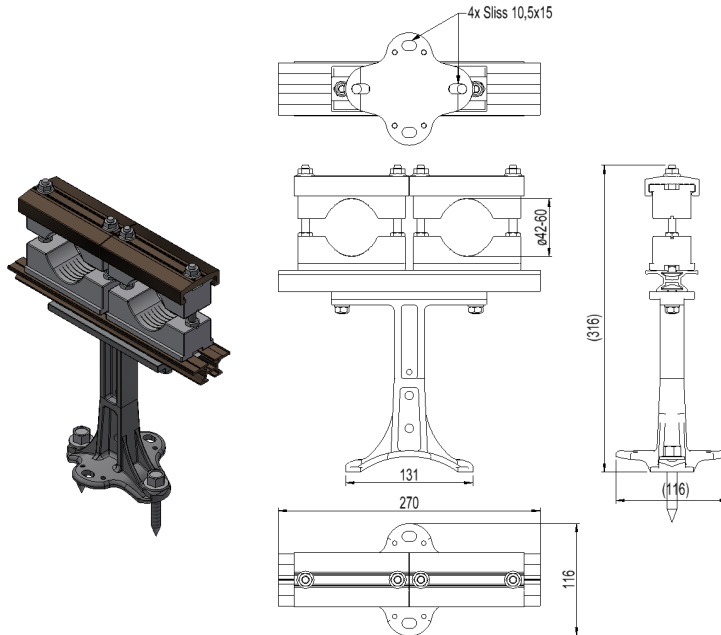

## 2859304 - Cable bracket KBSF2142

Description	With 2 cable clamps $\varnothing$ 42-60mm Aluminium bar mounted. Reinforced version. With wood screws
Unit	PSC
Weight	1,366 kg
Material	Polyethylene
Material-2	Aluminium, anodised-brown
Number of cables	2pcs
Suitable for cable diameter	$\varnothing$ 42-60mm