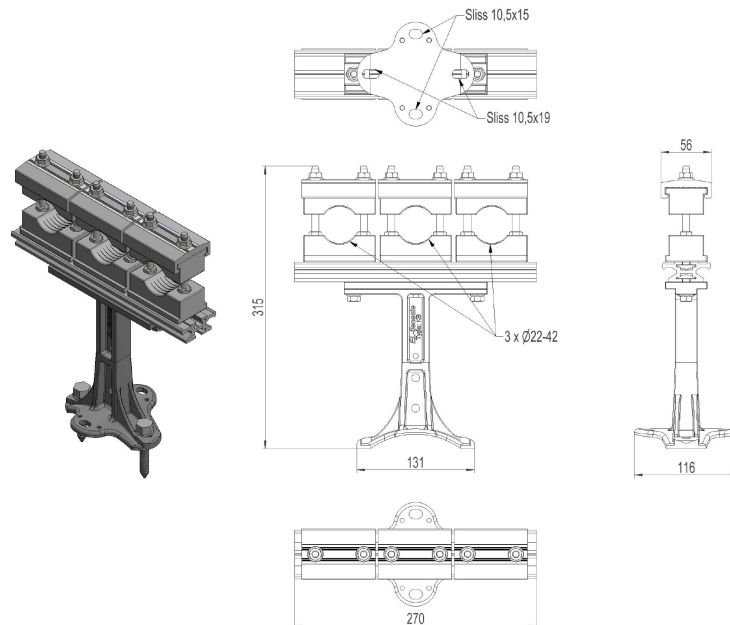

## 2859305 - Cable bracket KBSF3122

Description	With 3 cable clamps Ø22-42mm. Aluminium bar mounted. Reinforced version. With wood screws.
Unit	PSC
Weight	1,6 kg
Material	Polyethylene
Material-2	Aluminium, anodised-brown
Number of cables	3pcs
Suitable for cable diameter	Ø22-42mm