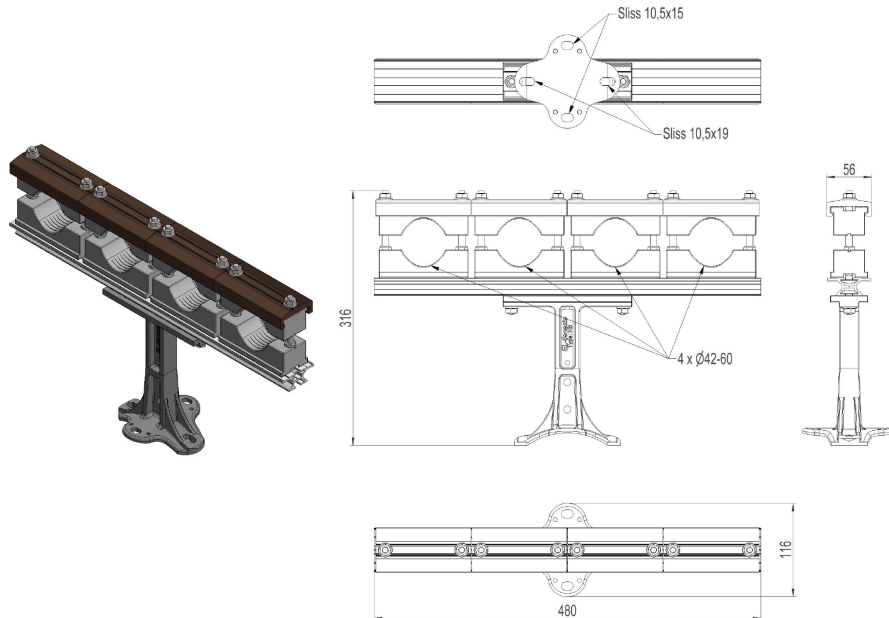

2859307 - Cable bracket KBSF4142

Description	With 4 cable clamps Ø42-60mm. Aluminium bar mounted. Reinforced version. With wood screws.
Unit	PSC
Weight	2,2 kg
Material	Polyethylene
Material-2	Aluminium, anodised-brown
Number of cables	4psc
Suitable for cable diameter	Ø42-60mm