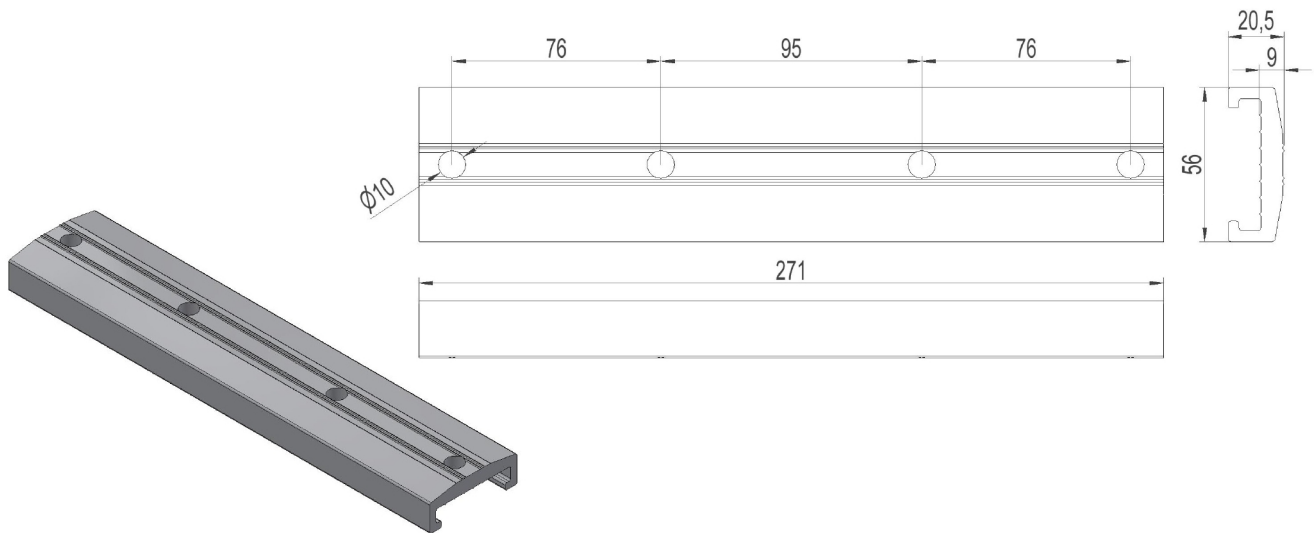

2859343 - Cable clamp rail SF342

Description	Reinforcing rail for cable clamp K342.
Unit	PSC
Weight	0,04 kg
Material	Aluminium, anodised-brown