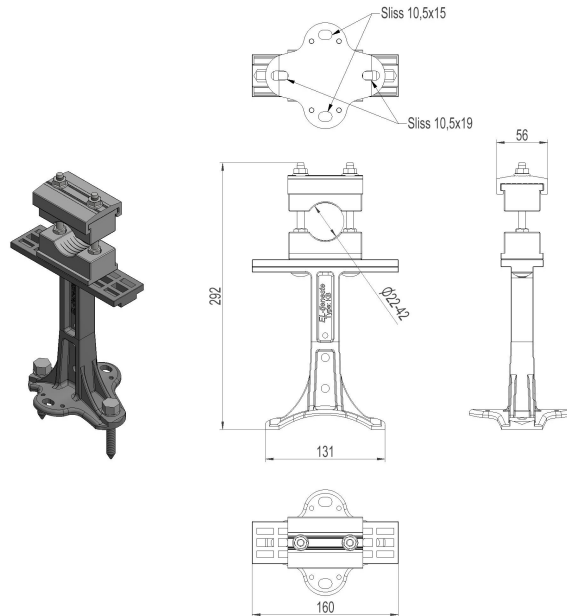

2859344 - Cable bracket KKLF122

Description	With 1 cable clamp Ø22-42mm. Reinforced version. With wood screws.
Unit	PSC
Weight	0,6 kg
Material	Polyethylene
Material-2	Aluminium, anodised-brown
Number of cables	1psc
Suitable for cable diameter	Ø22-42mm