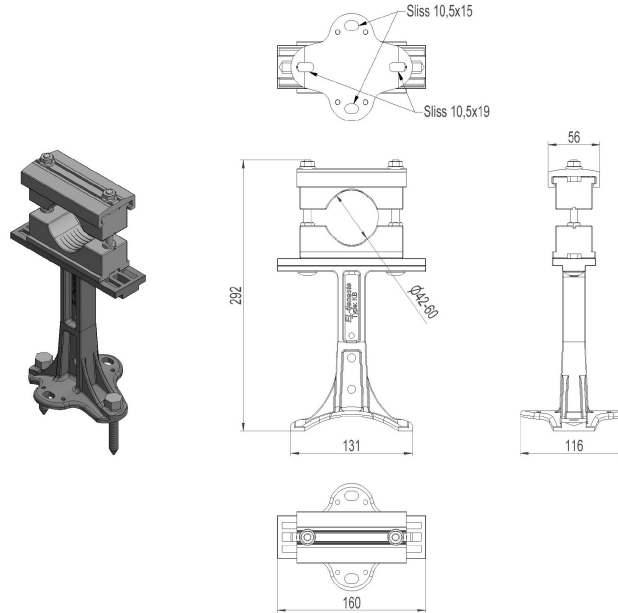

## 2859345 - Cable bracket KKLF142

Description	With 1 cable clamp Ø42-60mm. Reinforced version. With wood screws.
Unit	PSC
Weight	0,7 kg
Material	Polyethylene
Material-2	Aluminium, anodised-brown
Number of cables	1psc
Suitable for cable diameter	Ø42-60mm