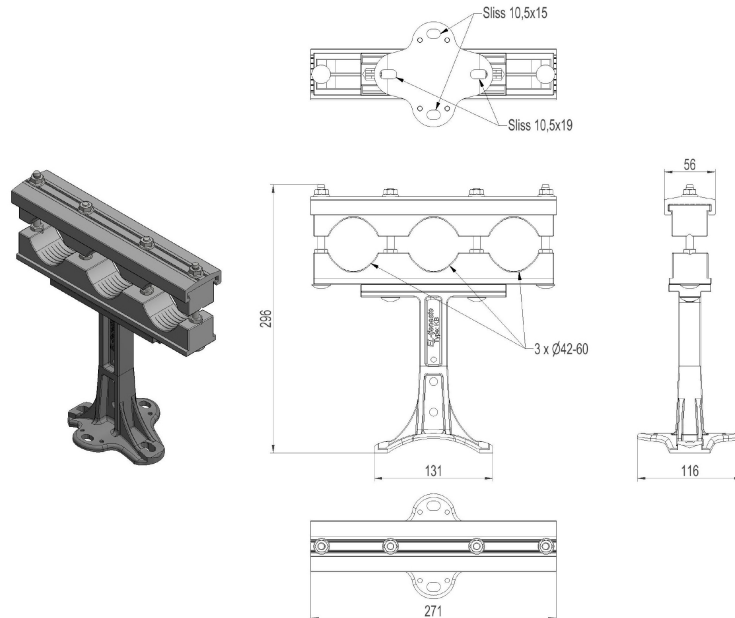

## 2859348 - Cable bracket KKLF342

Description	With 3 cable clamps Ø42-60mm. Reinforced version. With wood screws.
Unit	PSC
Weight	1,2 kg
Material	Polyethylene
Material-2	Aluminium, anodised-brown
Number of cables	3pcs
Suitable for cable diameter	Ø42-60mm