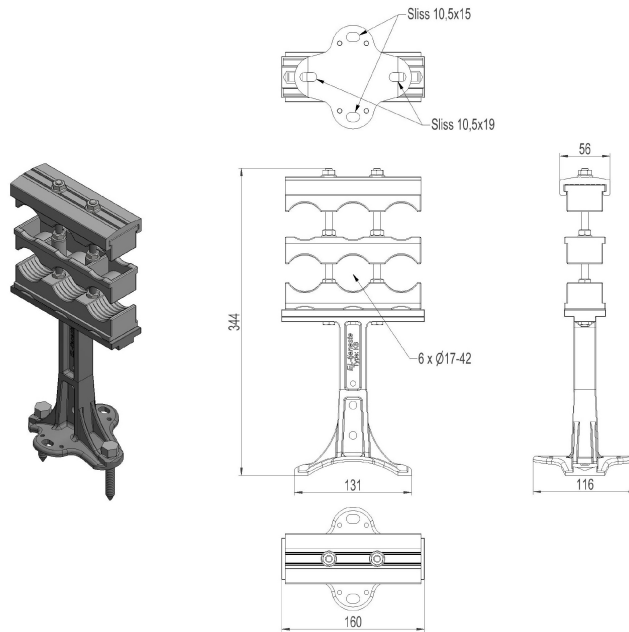

## 2859349 - Cable bracket KKLF617

Description	With 6 cable clamps Ø17-42mm. Reinforced version. With wood screws.
Unit	PSC
Weight	0,9 kg
Material	Polyethylene
Material-2	Aluminium, anodised-brown
Number of cables	6psc
Suitable for cable diameter	Ø17-42mm