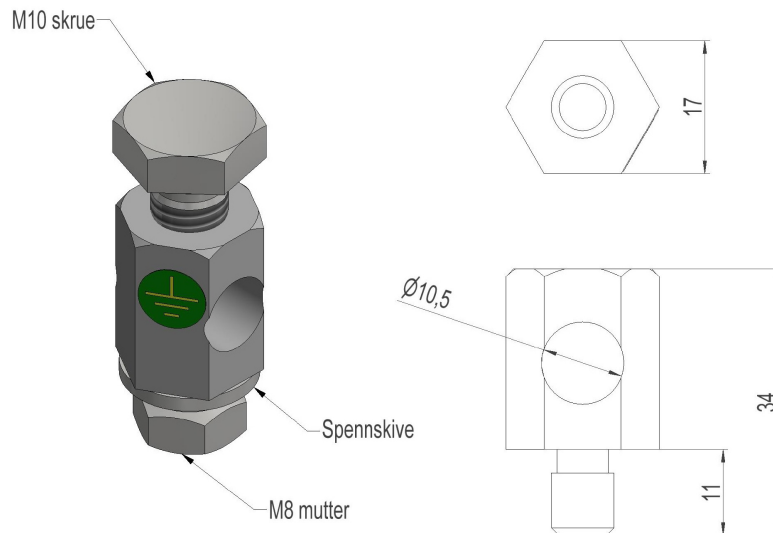

2859363 - Earthing clamp J8

Description	Earthing clamp M8. For alu-profile tracks M8 (UNI-cabinet, cable- and surge arrester crossbars) For earth wire KHF25-50.
Unit	PSC
Weight	0,05 kg
Material	Steel, stainless 316