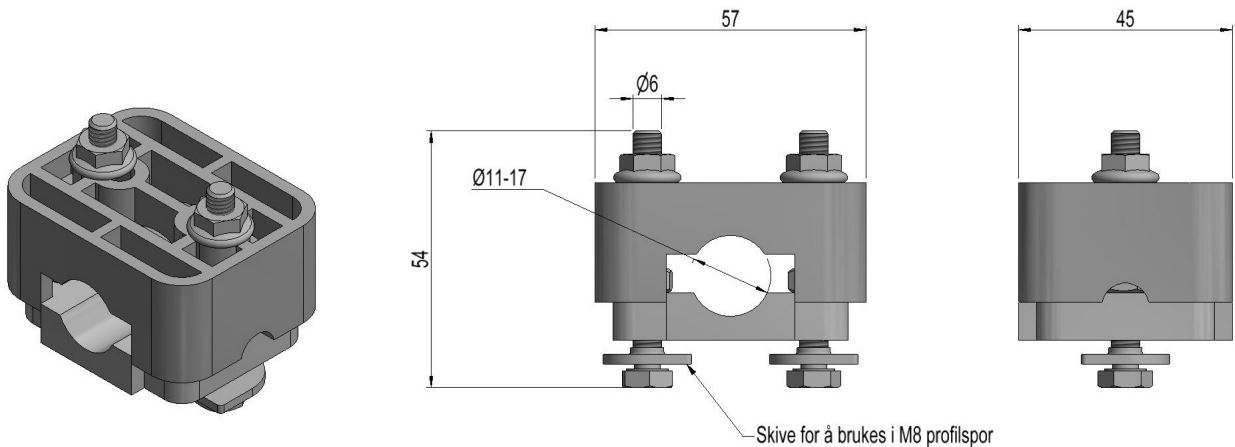

2859367 - Cable clamp KS111

Description	Cable clamp 1-cable Ø11-17mm. Delievered with fasteners for use in M8 and M10 profile tracks.
Unit	PSC
Weight	0,08 kg
Number of cables	1psc