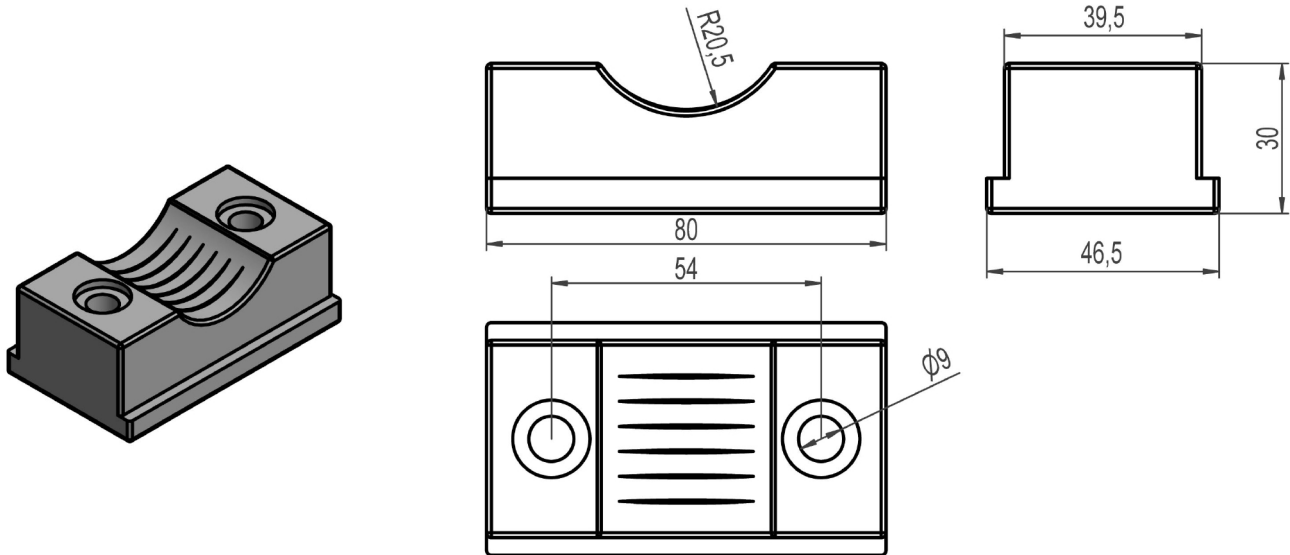

2859385 - Cable clamp K122

Description	Cable clamp 1-cable Ø22-42mm. Half part without fasteners. Cable clamp rail have to be used on top as reinforcement.
Unit	PSC
Weight	0,061 kg
Material	Polyethylene
Number of cables	1psc
Suitable for cable diameter	Ø22-42mm