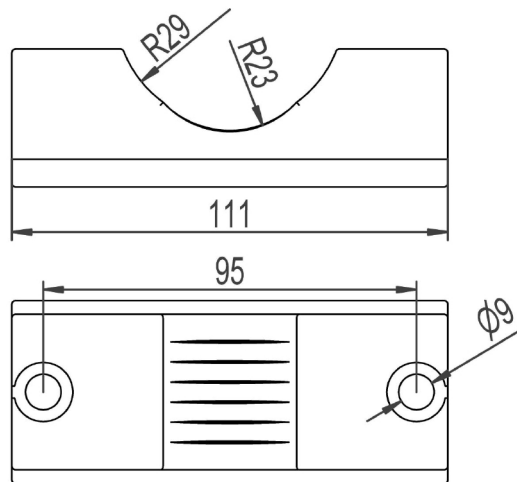

2859386 - Cable clamp K142

Description	Cable clamp 1-cable Ø42-60mm. Half part without fasteners. Cable clamp rail have to be used on top as reinforcement.
Unit	PSC
Weight	0,06 kg
Material	Polyethylene
Number of cables	1psc
Suitable for cable diameter	Ø42-60mm