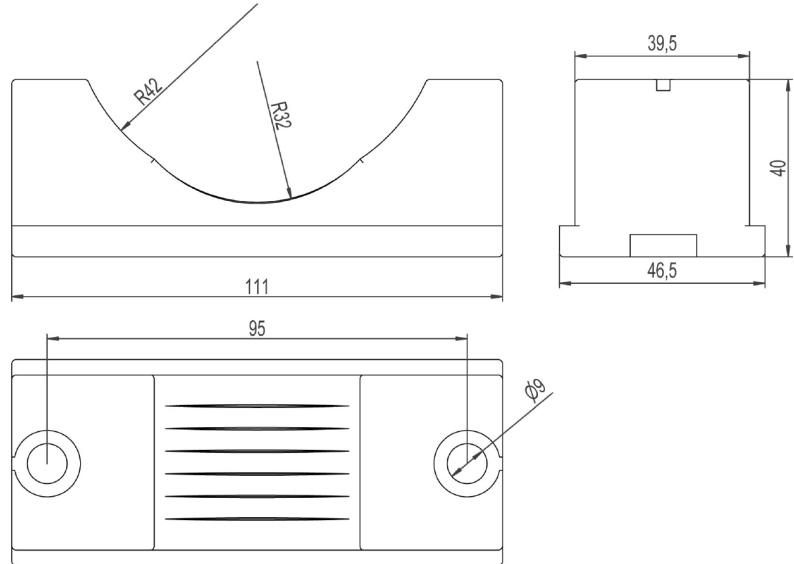

2859387 - Cable clamp K160

Description	Cable clamp 1-cable Ø60-84mm. Half part without fasteners. Cable clamp rail have to be used on top as reinforcement.
Unit	PSC
Weight	0,065 kg
Material	Polyethylene
Number of cables	1psc
Suitable for cable diameter	Ø60-84mm