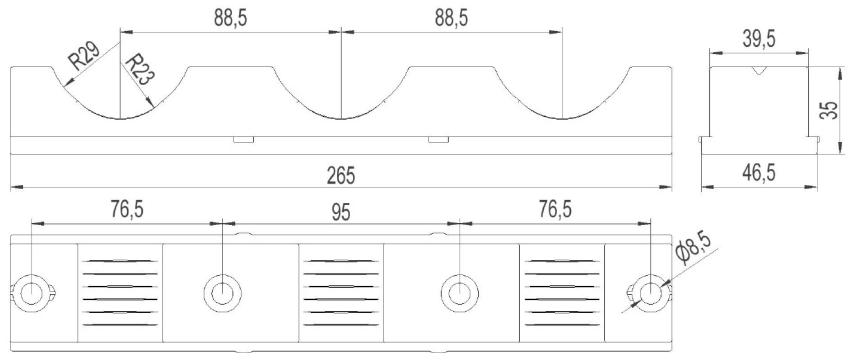

2859390 - Cable clamp K342

Description	Cable clamp 3-cables Ø42-60mm. Half part without fasteners. Cable clamp rail have to be used on top as reinforcement.
Unit	PSC
Weight	0,15 kg
Material	Polyethylene
Number of cables	3pcs
Suitable for cable diameter	Ø42-60mm