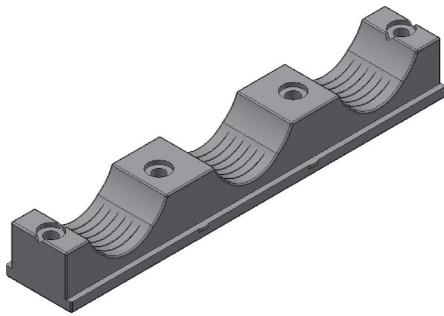

2859390 - Cable clamp K342

Description	Cable clamp 3-cables Ø42-60mm. Half part without fasteners. Cable clamp rail have to be used on top as reinforcement.
Unit	PSC
Weight	0,15 kg
Material	Polyethylene
Number of cables	3pcs
Suitable for cable diameter	Ø42-60mm