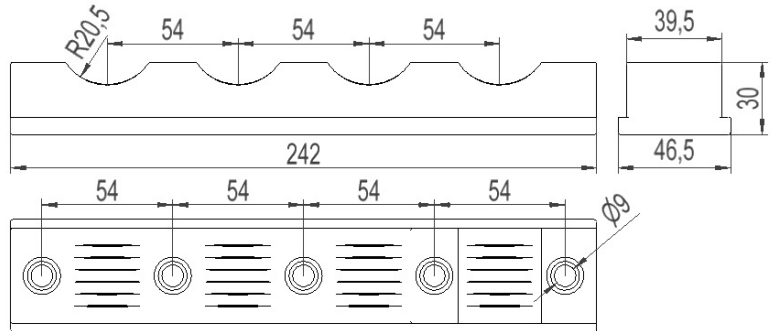

## 2859391 - Cable clamp K422

Description	Cable clamp 4-cables Ø22-42mm. Half part without fasteners. Cable clamp rail have to be used on top as reinforcement.
Unit	PSC
Weight	0,158 kg
Material	Polyethylene
Number of cables	4psc
Suitable for cable diameter	Ø22-42mm