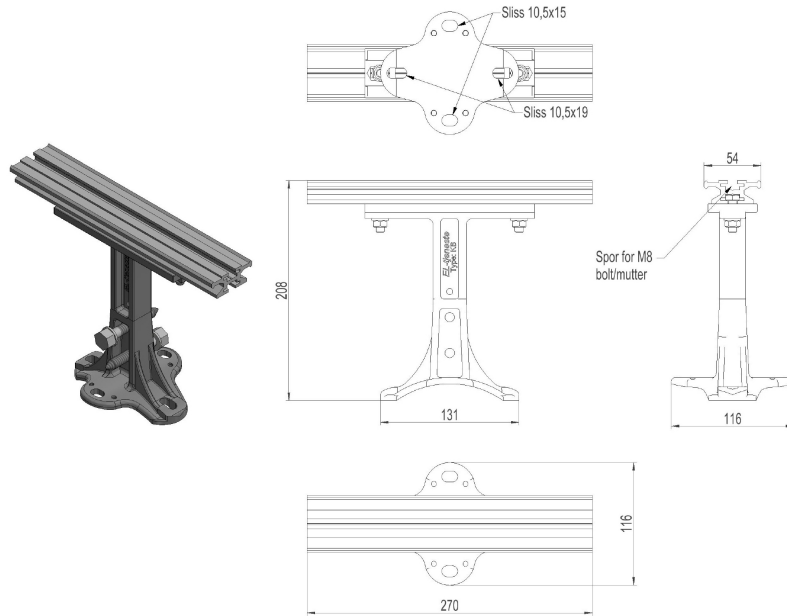

2859441 - Cable bracket KB27

Description	With aluminium bar length 270mm. With wood screws.
Unit	PSC
Weight	0,592 kg
Material	Polyethylene
Material-2	Aluminium, anodised-brown