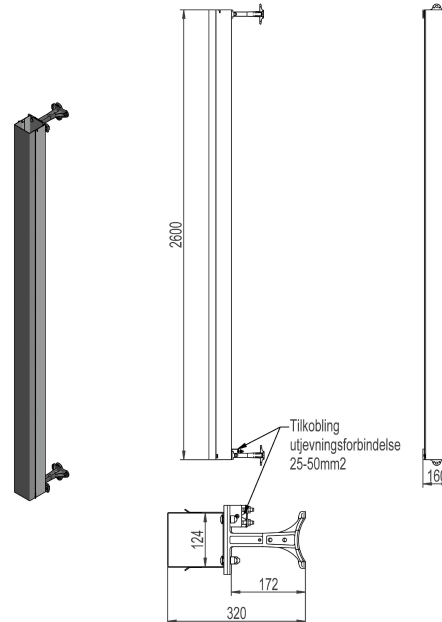

2859451 - Cable duct KN12A-100

Description	Cable duct without clamps. For 1 kabel max \varnothing 100mm, length 2,6m. Non-magnetic backplate, recommended when using single core cable.
Unit	PSC
Weight	13 kg
Material	Steel galvanised/plastic-brown
Material-2	Aluminium
Fastening method	Pole
Number of cables	1psc