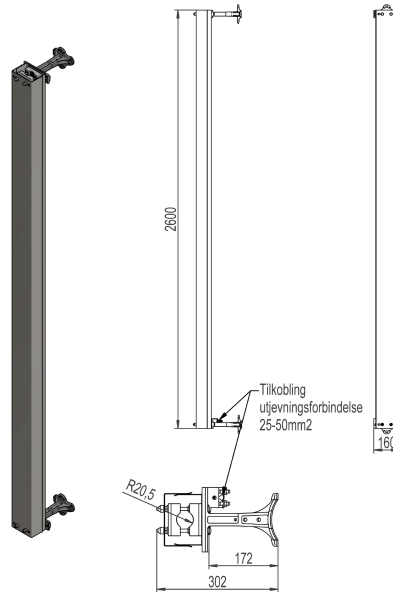

2859458 - Cable duct KN12A-22

Description	Cable duct with clamps. For 1 cable \varnothing 22-42mm, length 2,6m. Non-magnetic backplate, recommended when using single core cable.
Unit	PSC
Weight	11,7 kg
Material	Steel galvanised/plastic-brown
Material-2	Aluminium
Fastening method	Pole
Number of cables	1psc
Suitable for cable diameter	\varnothing 22-42mm