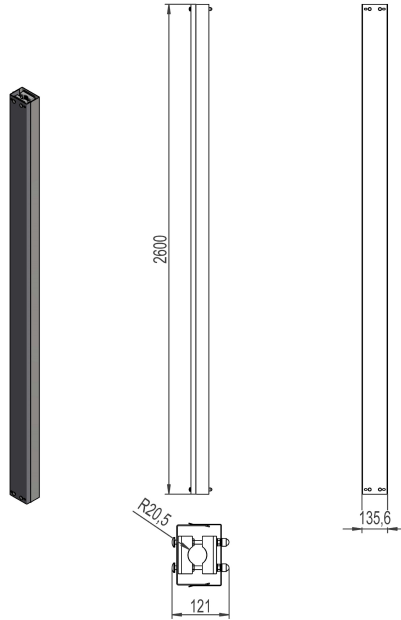

2859459 - Cable duct KN12AV-22

Description	Cable duct with clamps. For 1 cable Ø22-42mm, length 2,6m, Wall-mounting. Non-magnetic backplate, recommended when using single core cable.
Unit	PSC
Weight	11 kg
Material	Steel galvanised/plastic-brown
Material-2	Aluminium
Fastening method	Wall
Number of cables	1psc
Suitable for cable diameter	Ø22-42mm