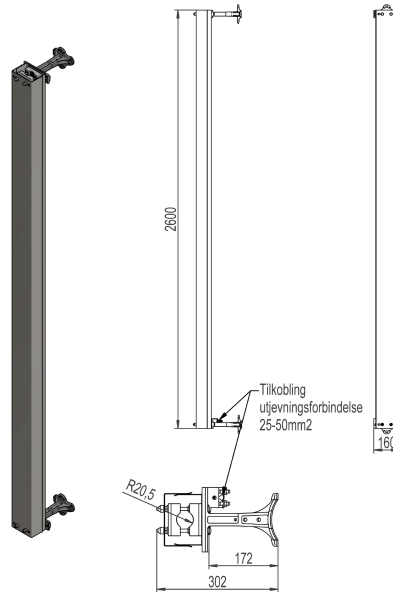

2859465 - Cable duct KN12-22

Description	Cable duct with clamps. For 1 cable \varnothing 22-42mm, length 2,6m.
Unit	PSC
Weight	14,8 kg
Material	Steel galvanised/plastic-brown
Fastening method	Pole
Number of cables	1psc
Suitable for cable diameter	\varnothing 22-42mm