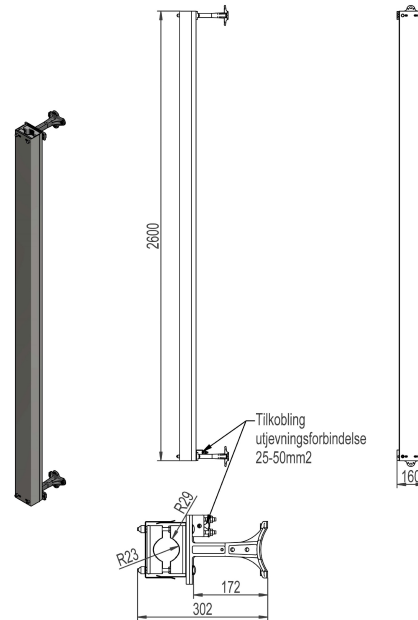

2859466 - Cable duct KN12-42

Description	Cable duct with clamps. For 1 cable \varnothing 42-60mm, length 2,6m.
Unit	PSC
Weight	14,8 kg
Material	Steel galvanised/plastic-brown
Fastening method	Pole
Number of cables	1psc
Suitable for cable diameter	\varnothing 42-60mm