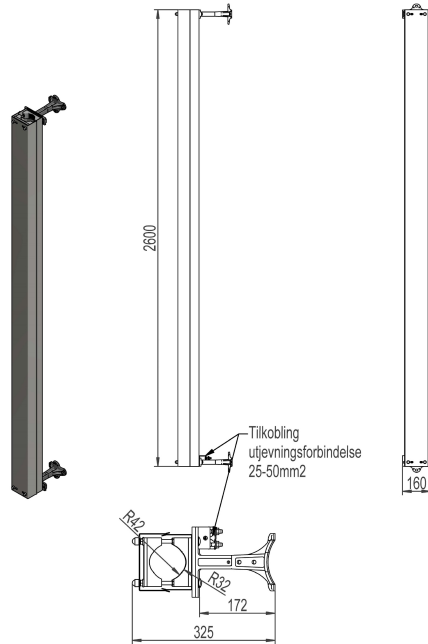

2859469 - Cable duct KN12A-60

Description	Cable duct with clamps. For 1 cable \varnothing 60-84mm, length 2,6m. Non-magnetic backplate, recommended when using single core cable.
Unit	PSC
Weight	12 kg
Material	Steel galvanised/plastic-brown
Material-2	Aluminium
Fastening method	Pole
Number of cables	1psc
Suitable for cable diameter	\varnothing 60-84mm